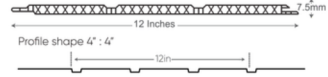

i-Panel®

LITE | Series