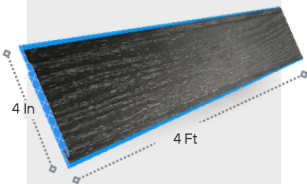

## Finishing | Series

Profile - A [4":4"]

Profile - B [2":2"]

Profile - C [3":1"]

**WIDTH** 10cm | ± 5mm  
**LENGTH** 122cm | 4Ft ± 5mm  
**THICKNESS** 7.5mm ± 0.2mm  
**WEIGHT** 0.09 Kg / Lt. ±0.05kg

MATT WHITE