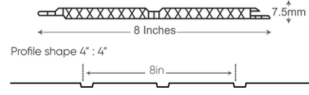

i-Panel®

HEAVY B | Series

ECO FRIENDLY
RECYCLABLE

10 YEARS WARRANTY

8 in

10 | 12 Ft

WIDTH 20cm | ± 5mm

LENGTH 305cm | 10Ft ± 5mm
366cm | 12Ft ± 5mm

THICKNESS 7.5mm ± 0.2mm

WEIGHT 0.180 Kg/Lft. ±0.1kg

  GOLD LINE	 WHITE WOOD	 GRAY WOOD	 PINE WOOD
  NADUN	 RICH MAPLE	 DANISH TEAK	 GOLDEN TEAK
  TEAK	 RICH TEAK	 BURMA TEAK	 AFRICA TEAK
  JACK WOOD	 COFFEE BEAN	 KITHUL	 KALUWARA