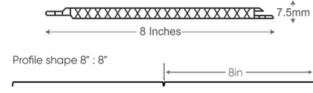

## HEAVY Flat | Series

**WIDTH** 20cm | ± 5mm  
**LENGTH** 305cm | 10Ft ± 5mm  
366cm | 12Ft ± 5mm  
**THICKNESS** 7.5mm ± 0.2mm  
**WEIGHT** 0.180 Kg/Lft. ±0.1kg

MATT WHITE

SOLID FABRIC

WHITE WOOD

GRAY WOOD